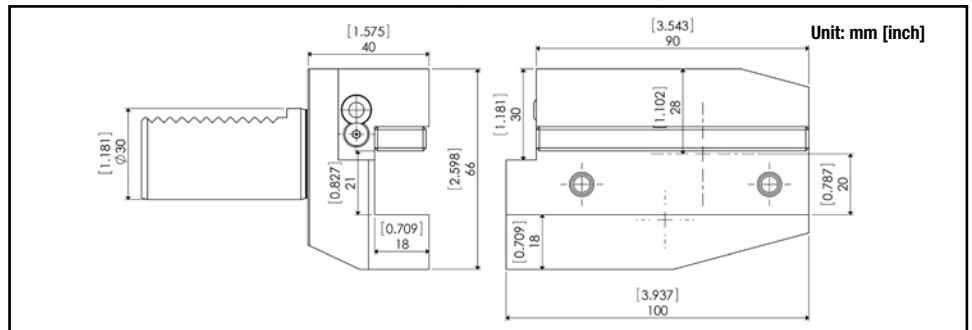

**Part #: VDI30-OD75X-B2**

**Left Hand Short Radial Turning Tool**

**Part #: VDI30-OD20MX-B2**

**Left Hand Short Radial Turning Tool**

**Part #: VDI30-OD75X-LG-B6**

**Left Hand Long Radial Turning Tool**

**Part #: VDI30-OD20MX-LG-B6**

**Left Hand Long Radial Turning Tool**

**Part #: VDI30-OD75X-LG-OHB8**

**Left Hand Long Inverted Radial Turning Tool**