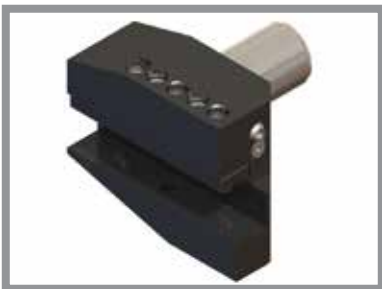

**Part #: VDI30-OD75X-B2**

**Left Hand Short Radial Turning Tool**

**Part #: VDI30-OD20MX-B2**

**Left Hand Short Radial Turning Tool**

**Part #: VDI30-OD75X-LG-B6**

**Left Hand Long Radial Turning Tool**

**Part #: VDI30-OD20MX-LG-B6**

**Left Hand Long Radial Turning Tool**

**Part #: VDI30-OD75X-LG-OHB8**

**Left Hand Long Inverted Radial Turning Tool**