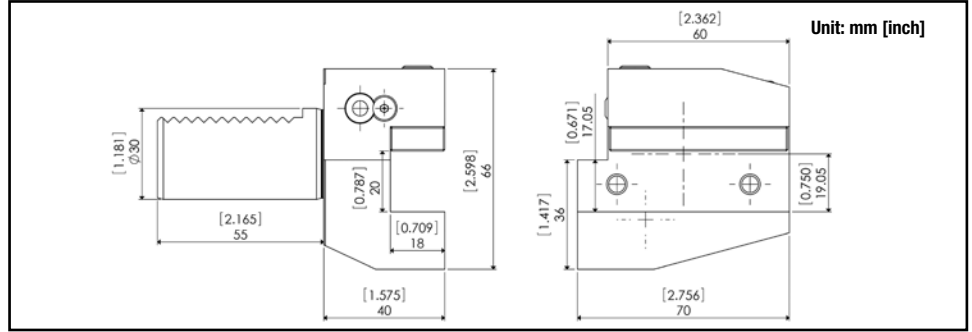

Left Hand Short Radial Turning Tool