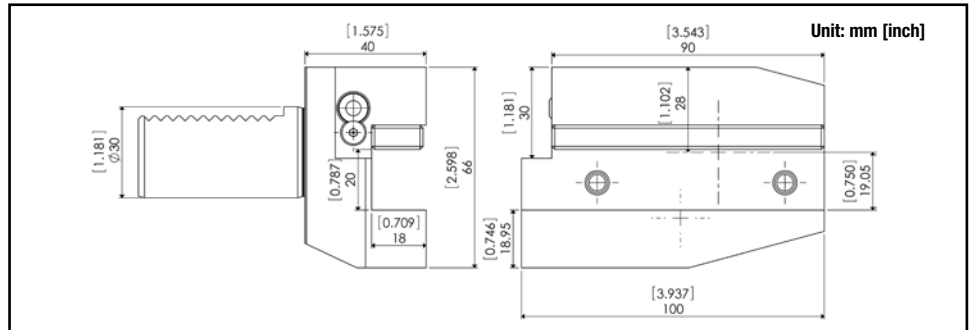

**Part #: VDI30-OD75X-B2**

**Left Hand Short Radial Turning Tool**

**Part #: VDI30-OD20MX-B2**

**Left Hand Short Radial Turning Tool**

**Part #: VDI30-OD75X-LG-B6**

**Left Hand Long Radial Turning Tool**

**Part #: VDI30-OD20MX-LG-B6**

**Left Hand Long Radial Turning Tool**

**Part #: VDI30-OD75X-LG-OHB8**

**Left Hand Long Inverted Radial Turning Tool**