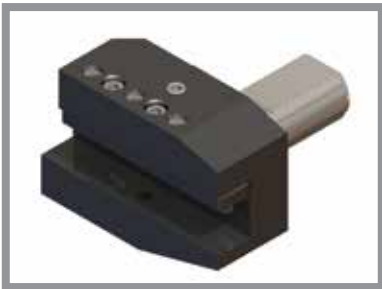

**Part #: VDI30-OD75X-B2**

**Left Hand Short Radial Turning Tool**

**Part #: VDI30-OD20MX-B2**

**Left Hand Short Radial Turning Tool**

**Part #: VDI30-OD75X-LG-B6**

**Left Hand Long Radial Turning Tool**

**Part #: VDI30-OD20MX-LG-B6**

**Left Hand Long Radial Turning Tool**

**Part #: VDI30-OD75X-LG-OHB8**

**Left Hand Long Inverted Radial Turning Tool**