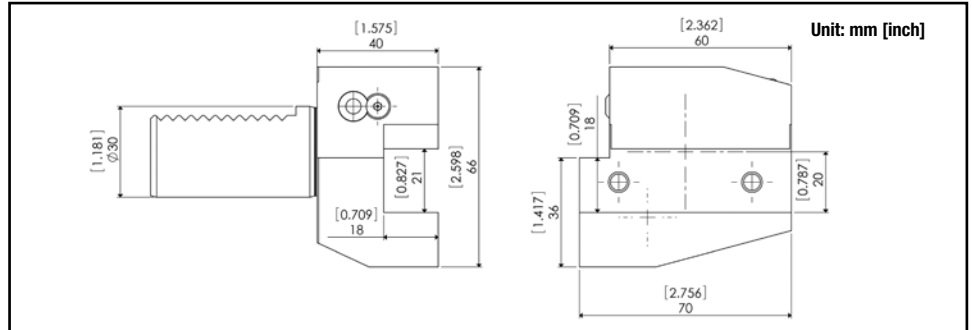

**Part #: VDI30-OD75X-B2**

**Left Hand Short Radial Turning Tool**

**Part #: VDI30-OD20MX-B2**

**Left Hand Short Radial Turning Tool**

**Part #: VDI30-OD75X-LG-B6**

**Left Hand Long Radial Turning Tool**

**Part #: VDI30-OD20MX-LG-B6**

**Left Hand Long Radial Turning Tool**

**Part #: VDI30-OD75X-LG-OHB8**

**Left Hand Long Inverted Radial Turning Tool**