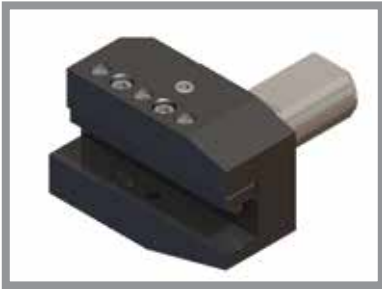

**Part #: VDI30-OD75X-B2**

**Left Hand Short Radial Turning Tool**

**Part #: VDI30-OD20MX-B2**

**Left Hand Short Radial Turning Tool**

**Part #: VDI30-OD75X-LG-B6**

**Left Hand Long Radial Turning Tool**

**Part #: VDI30-OD20MX-LG-B6**

**Left Hand Long Radial Turning Tool**

**Part #: VDI30-OD75X-LG-OHB8**

**Left Hand Long Inverted Radial Turning Tool**